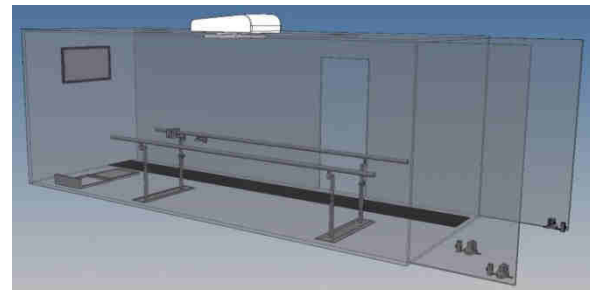

#### 4 sides – Widescreen 16:9:

- Running analysis treadmill
- Gait analysis walkway
- Statik-/Body analysis
- Bikefitting analysis
- Drop ump analysis, team sports, ..

**Patients +  
care**

#### Several sides – Widescreen 16:9:

- Gait analysis walkway)
- Bars (gait analysis)
- Ramp (gait analysis)
- Stairs (gait analysis)
- Statik-/Body analysis

**Field of application  
+ advantages**