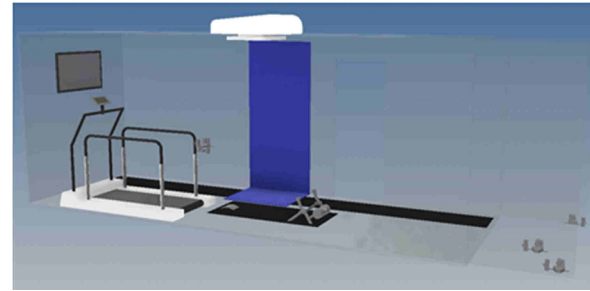

#### 4 sides – Widescreen 16:9:

- Running analysis treadmill
- Gait analysis walkway
- Statik-/Body analysis
- Bikefitting analysis
- Drop ump analysis, team sports, ..

**Patients +  
care**

#### Several sides – Widescreen 16:9:

- Gait analysis walkway)
- Bars (gait analysis)
- Ramp (gait analysis)
- Stairs (gait analysis)
- Statik-/Body analysis

**Field of application  
+ advantages**

#### Informationen zum Anhänger:

- Car trailer, 2,2 tons
- completely self - sufficient (power generator)
- air conditioned and heatable
- Sizes: 6,20 x 2,30 x 2,45 L/W/H